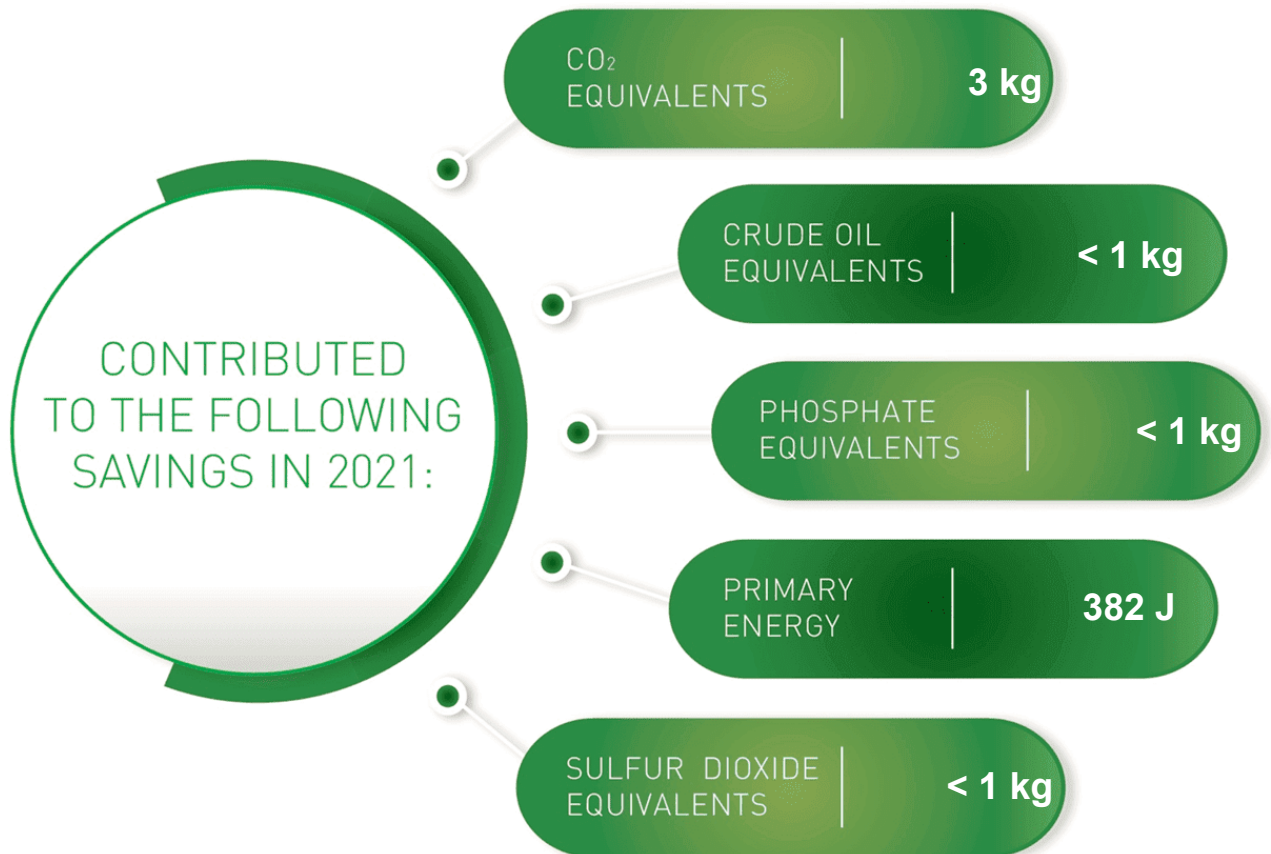

CERTIFICATE OF ENVIRONMENT

BY PARTICIPATING IN OUR DUAL SYSTEM FOR RECYCLING OF SALES PACKAGES,
THE COMPANY

SCA Service GmbH & Co KG
89551 Königsbronn

This quantity corresponds approximately to the CO₂ emissions filtered from the air by 3 m² forest in one year.

Calculation basis: Environmental balance Der Grüne Punkt, scientifically verified by IFEU Heidelberg

05.04.2022

Date

Haucke Schlüter
Managing Director (Spokesman)

Jörg Deppmeyer
Managing Director